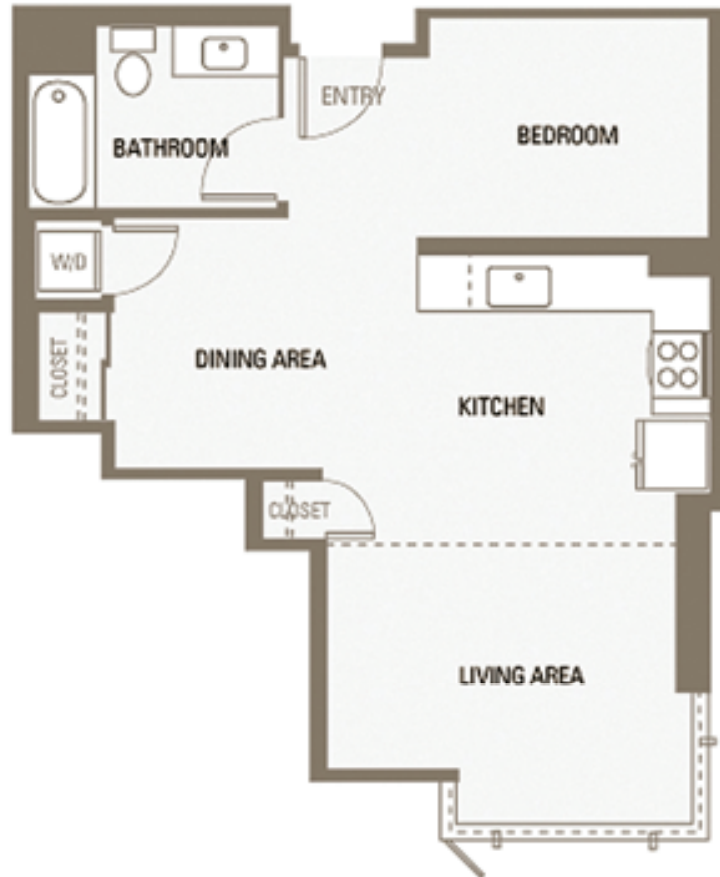

JUNIOR

FEATURES

- Studio Becker Cabinets- Dark Wenge and Light Fino Colors
- Stainless Steel Bosch Appliances
- Cambria Caesar Stone Countertops
- Hardwood Flooring- Entry and Kitchen
- Designer Carpet- Living Areas
- Balconies- Select homes
- Washer/Dryer Connections